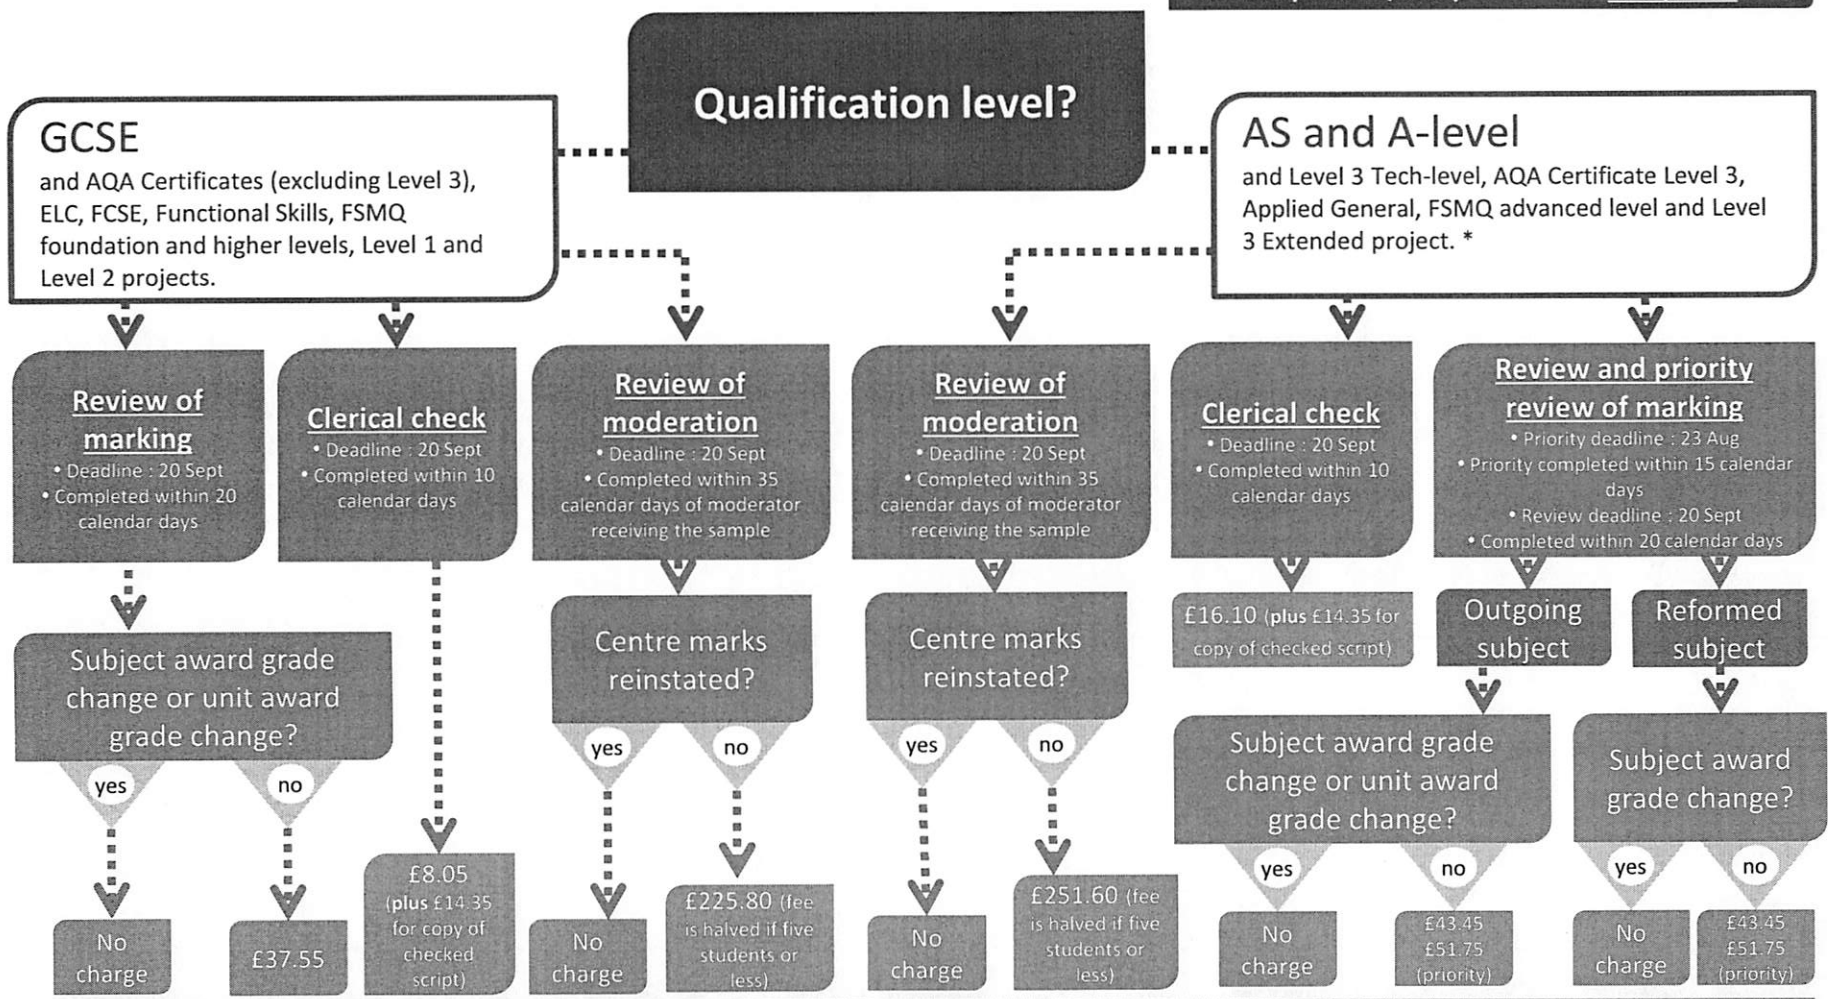

## Fees for our summer 2018 post-results services

Fees are per unit/component - see exceptions.

Plus £14.35 for copy of reviewed or clerical checked script. Schools to receive copy after the outcome of the review or clerical check.