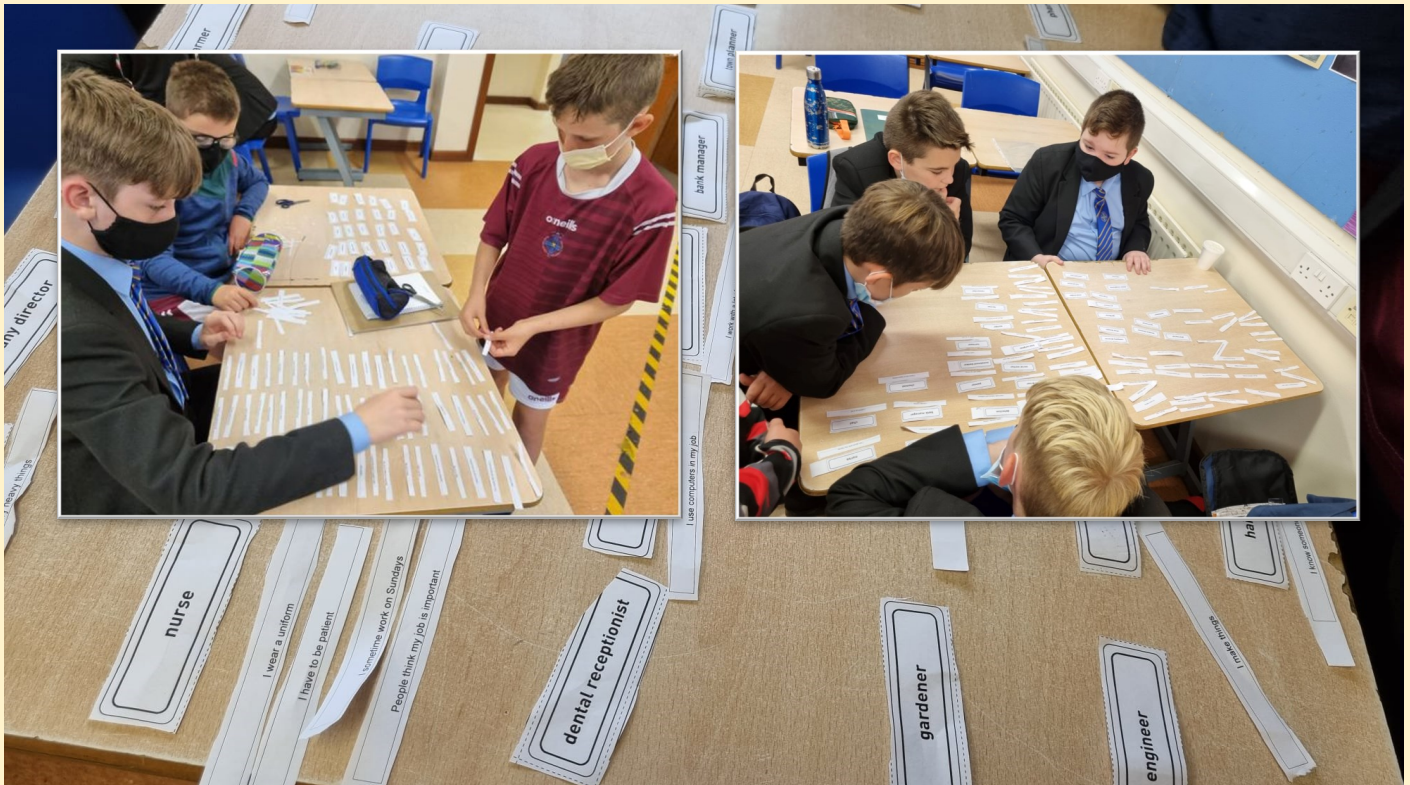

GAA Return

WE'RE BACK!! Great to have our after-school GAA training return as our footballers look forward to their upcoming Ulster Schools GAA Rannafast campaign!!

Super League Launch

Our Tyrone stars of the future embarked upon their Year 8 Gaelic Football Super League this week. Pictured are the captains and vice-captains of each of our Year 8 classes with our Year 14 referees. 'The breeding ground for future All-Ireland Champions.'

**SMILES
MATTER**

Employability

Year 8 Employability students enjoying group work; matching job titles to skills and qualities. This evoked a lot of debate and discussion on future prospects!

Credit Union Art Competition